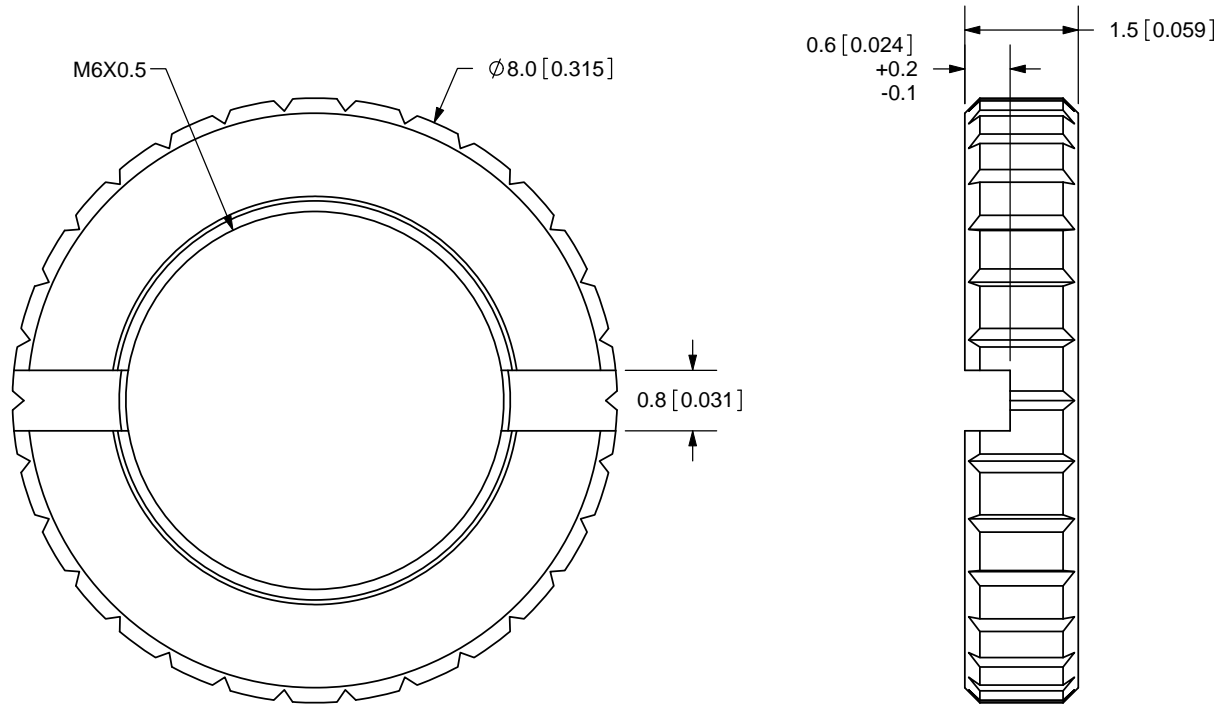

REV.	DESCRIPTION	DATE
A	NEW DRAWING	11/11/2009

TOLERANCE:
 ± 0.1 mm UNLESS OTHERWISE
SPECIFIED

CUI INC

20050 SW 112th Ave.
Tualatin, OR 97062
Phone: 503-612-2300
800-275-4899
Fax: 503-612-2383
Website: www.cui.com

TITLE: M6X0.5 NUT		REV: A
PART NO. MJ-3502-nut		UNITS: MM [INCHES]
DRAWN BY: ZRJ	APPROVED BY:	SCALE: 10:1

PC FILE NAME:
MJ-3502-nut

COPYRIGHT 2009
BY CUI INC.

	MATERIAL	PLATING	COLOR
NUT	Brass	Nickel	Silver